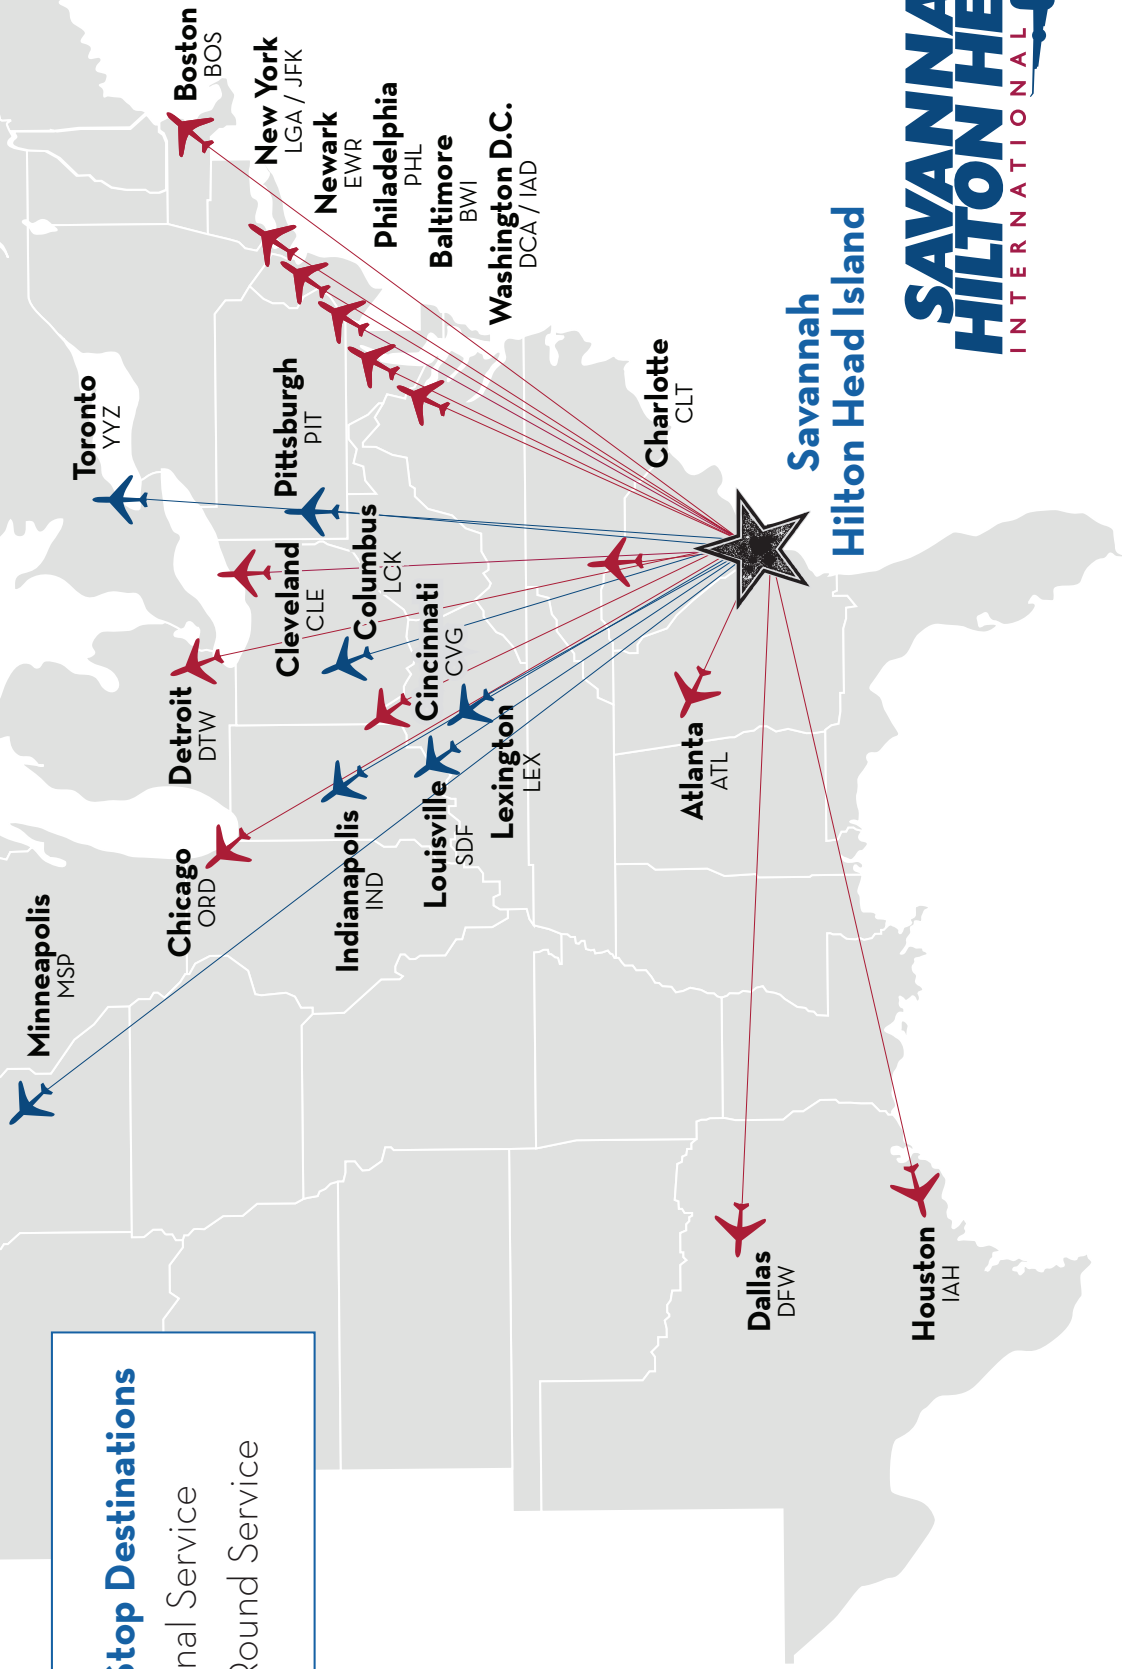

3 daily nonstop departures to New York LGA
Daily Number of Seats - 195

2 daily nonstop departure to New York JFK
Daily Number of Seats - 152

1 daily nonstop departure to Detroit DTW
Daily Number of Seats - 65

(800) 359-6786

Weekly nonstop departures to Minneapolis MSP
Daily Number of Seats - 162
Seasonal Service Begins April 6, 2017

(800) 241-6522

3 daily nonstop departures to Newark EWR
Daily Number of Seats - 100

1 daily nonstop departure to Houston IAH
Daily Number of Seats - 50

3 daily nonstop departures to Washington IAD
Daily Number of Seats - 150

3 daily nonstop departures to Chicago O'Hare ORD
Daily Number of Seats - 150

23 Non-Stop Destinations

 Seasonal Service

 Year-Round Service

Savannah
Hilton Head Island

SAVANNAHSM
HILTON HEAD
INTERNATIONAL