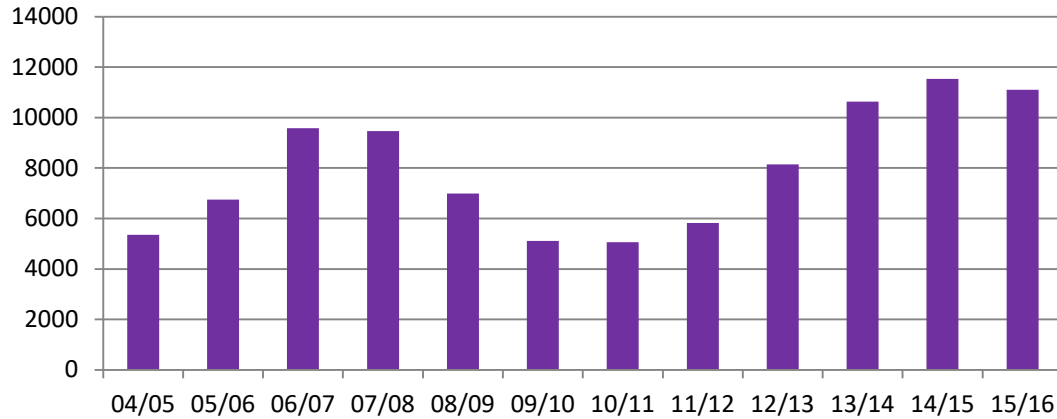

Heyward House Historic Center and Official Bluffton Visitor Center Visitor Data for FY2015/2016

Fiscal Year Visitor Comparison

FY2015/2016 Accommodations

FY2015/2016 Visibility

Fiscal Year Non-Local Visitor Comparison*

*In 2004 and 2005, the number of locals was not separated from total South Carolinians; therefore, they are not included.