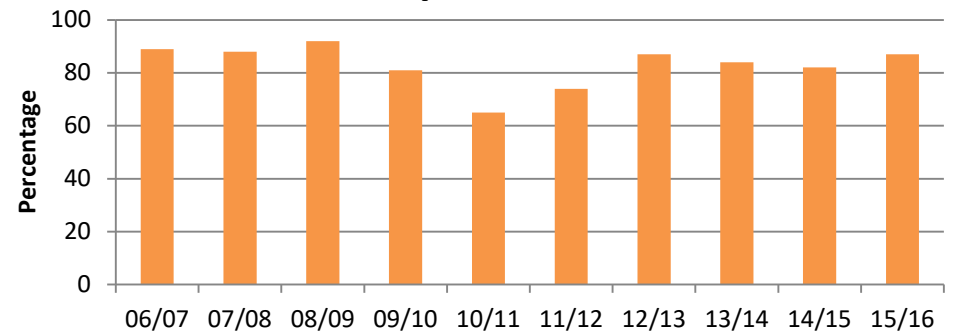

Heyward House Historic Center and Official Bluffton Visitor Center Visitor Data for FY2015/2016

Fiscal Year Visitor Comparison

FY2015/2016 Accommodations

FY2015/2016 Visibility

Fiscal Year Non-Local Visitor Comparison*

*In 2004 and 2005, the number of locals was not separated from total South Carolinians; therefore, they are not included.